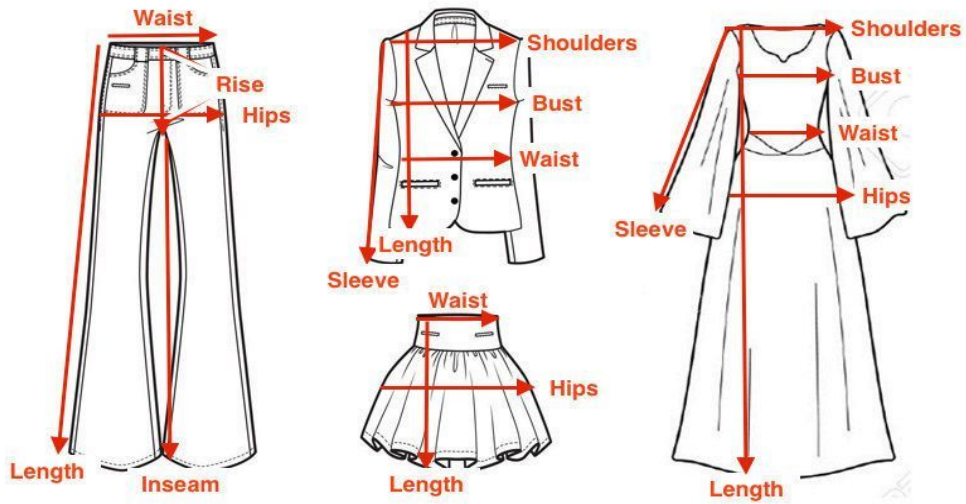

*A personal overcoat may have or have no hat attached;

*Photos of samples below for reference:

Reference: International Clothing Size Conversion Chart

S/M/L	XXS	XXS	XS	S	M	L	XL	XXL	XXXL	XXXXL
UK	2	4	6	8	10	12	14	16	18	20
US	00	0	2	4	6	8	10	12	14	16
Italy	34	36	38	40	42	44	46	48	50	52
France	30	32	34	36	38	40	42	44	46	48
Danmark	28	30	32	34	36	38	40	42	44	46
Russia	36	38	40	42	44	46	48	50	52	54
Germany	28	30	32	34	36	38	40	42	44	46
Korea	44	44	55	55	66	66	77	77	88	88
Japan	3	5	7	9	11	13	15	17	19	21
China	150/76	155/80	160/80	165/86	170/92	170/96	175/100	175/104	180/106	185/112

Measurement points for male clothing.

Measurement points for female clothing.

HOW WE MEASURE:

Size Chart - Boy - Shirts & Polos

- **Inches** **REGULAR**

Size	S 8	M 10	M 12	L 14	L 16	XL 18	XL 20
Height	50 - 53	53 - 56	57 - 59	60 - 62	63 - 65	66 - 67	68 - 69
Waist	24 1/2	25 1/2	26 1/2	28	29 1/2	31	32 1/2
Weight	55 - 67	68 - 80	81 - 94	95 - 108	109 - 120	121 - 132	133 - 145