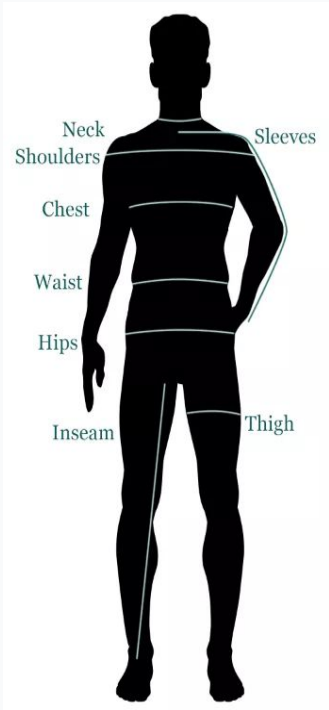

Boy's DanceForm (Land's End)						
#	Item	Color	Item #	Photo	Logo	Price
1	Fleece jacket	Classic navy	430912BP4		Required 	\$36 (size 8-20); \$6 (Logo)
2*	Active track pants	Classic navy	470204BP4		N/A	\$39 (size 8-20); \$46 (adult);
3	Short sleeve T-shirt	Gray heather	393752BP5		Optional	\$11 (size 8-20)
Girl's DanceForm (Land's End)						
#	Item	Color	Item #	Photo	Logo	Price
1	Fleece jacket	Classic navy	430915BP8		Required 	\$36 (size 7-16); \$6 (Logo)
2*	Active track pants	Classic navy	470328BP2		N/A	\$39 (size 7-16); \$46 (adult);
3	Short sleeve shirt	Gray heather	486519BP0		Optional	\$18 (size 7-16)

*The color of a personal overcoat should be black, classic navy, dark blue or dark gray.

*A personal overcoat should be solid color without pattern, picture or logo(trademark logo may be accepted);

*A personal overcoat must be at least four inches longer than the blazer;

*A personal overcoat may have or have no hat attached;

*Photos of samples below for reference:

Reference: International Clothing Size Conversion Chart

S/M/L	XXS	XXS	XS	S	M	L	XL	XXL	XXXL	XXXXL
UK	2	4	6	8	10	12	14	16	18	20
US	00	0	2	4	6	8	10	12	14	16
Italy	34	36	38	40	42	44	46	48	50	52
France	30	32	34	36	38	40	42	44	46	48
Danmark	28	30	32	34	36	38	40	42	44	46
Russia	36	38	40	42	44	46	48	50	52	54
Germany	28	30	32	34	36	38	40	42	44	46
Korea	44	44	55	55	66	66	77	77	88	88
Japan	3	5	7	9	11	13	15	17	19	21
China	150/76	155/80	160/80	165/86	170/92	170/96	175/100	175/104	180/106	185/112

Measurement points for male clothing.

Measurement points for female clothing.

HOW WE MEASURE:

Size Chart - Boy - Shirts & Polos

- **Inches** **REGULAR**

Size	S 8	M 10	M 12	L 14	L 16	XL 18	XL 20
Height	50 - 53	53 - 56	57 - 59	60 - 62	63 - 65	66 - 67	68 - 69
Waist	24 1/2	25 1/2	26 1/2	28	29 1/2	31	32 1/2
Weight	55 - 67	68 - 80	81 - 94	95 - 108	109 - 120	121 - 132	133 - 145